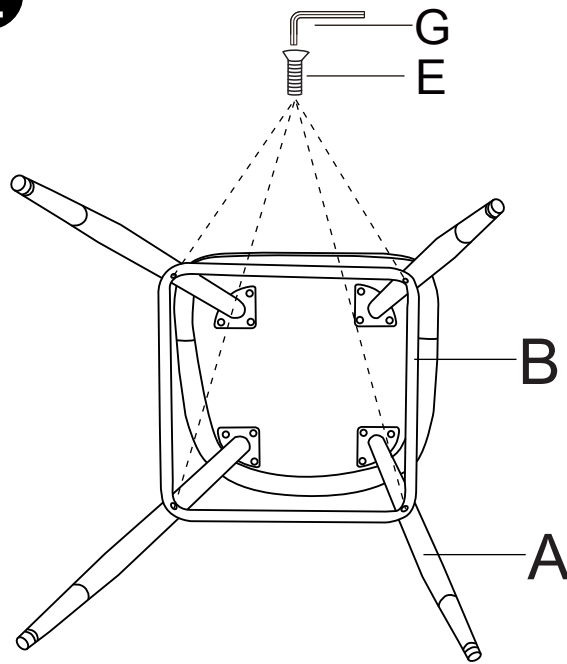

1

2

3

4

Adjust the glide tacks up and down till chair balance.

2-196A

D 
M6*20MM
/12PCS

E 
M6*30MM
/4PCS

F 
M5/1PC

G 
M4/1PC