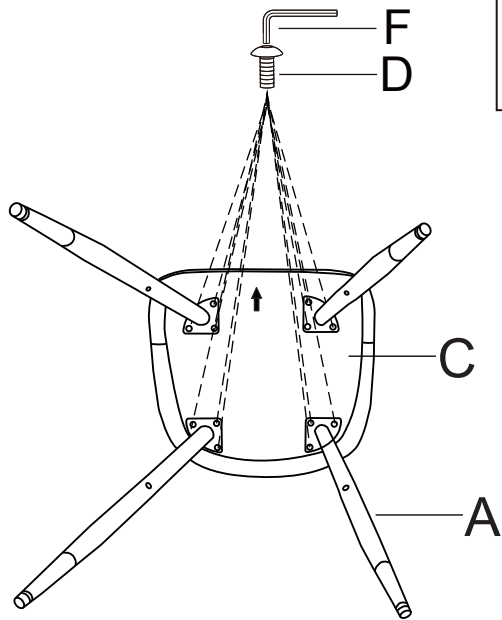

1

2

3

4

Adjust the glide tacks up and down till chair balance.

2-196A

D 
M6*20MM
/12PCS

E 
M6*30MM
/4PCS

F 
M5/1PC

G 
M4/1PC