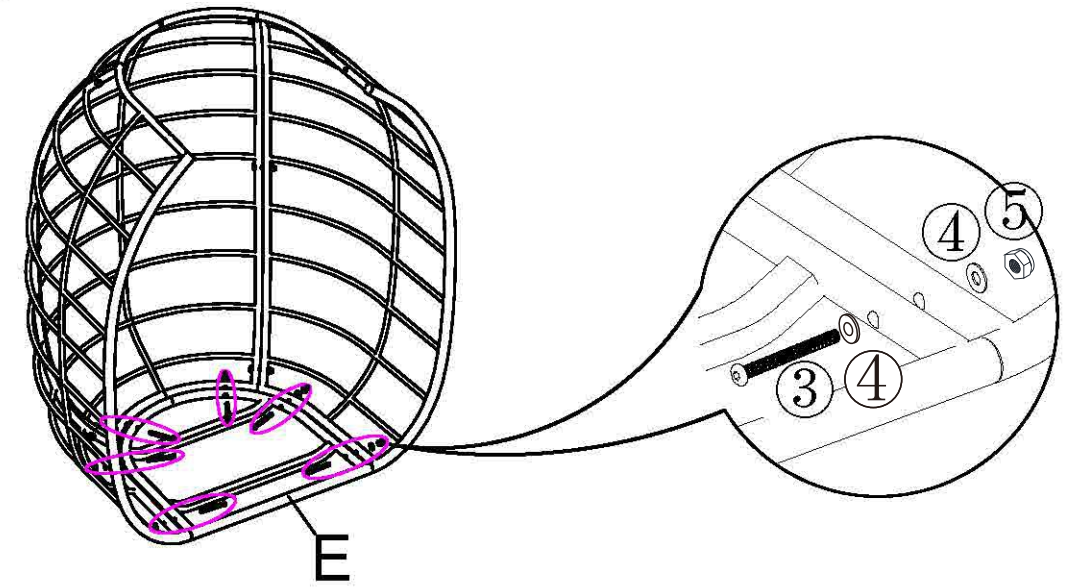

Assembly instruction

VALENTINA EGG CHAIR (122344)

1 M6 X 35mm 4pcs	2 M6 9pcs	3 M6 X 55mm 9pcs	4 M6 49pcs
5 M6 6pcs	6 M6 X 50mm 6pcs	7 1pc	8 1pc

A 1pc	B 1pc	C 1pc	D 1pc
E 1pc	F 1pc	G 1pc	H 1pc

I 2pcs

STEP1

STEP2

STEP3