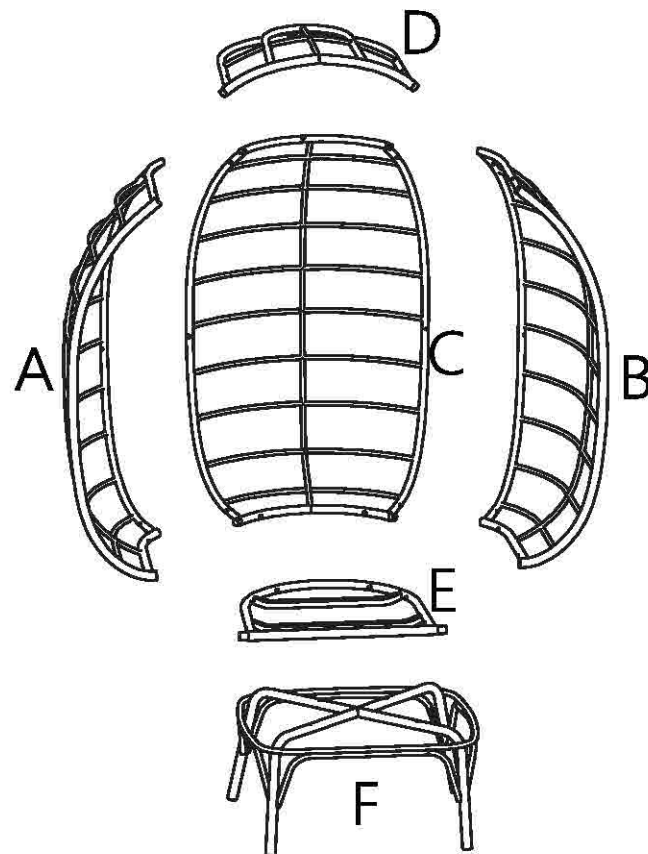

Assembly instruction

VALENTINA EGG CHAIR (122344)

1 M6 X 35mm 4pcs	2 M6 9pcs	3 M6 X 55mm 9pcs	4 M6 49pcs
5 M6 6pcs	6 M6 X 50mm 6pcs	7 1pc	8 1pc

A 1pc	B 1pc	C 1pc	D 1pc
E 1pc	F 1pc	G 1pc	H 1pc

I 2pcs