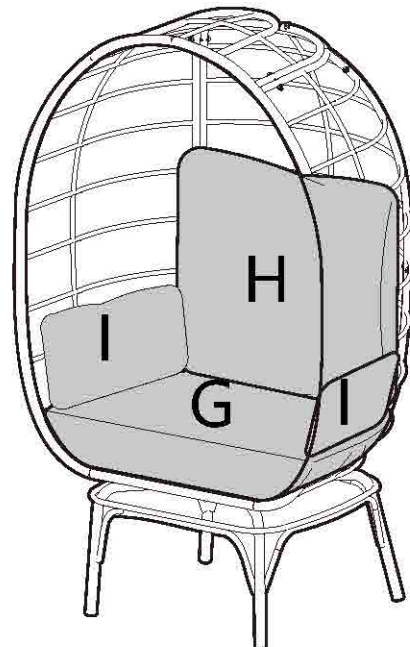

STEP4

STEP5

STEP6

# Assembly instruction

VALENTINA EGG CHAIR (122344)

# Assembly instruction

VALENTINA EGG CHAIR (122344)

- |                            |                            |                            |                      |
|----------------------------|----------------------------|----------------------------|----------------------|
| <b>1</b> M6 X 35mm<br>4pcs | <b>2</b> M6<br>9pcs        | <b>3</b> M6 X 55mm<br>9pcs | <b>4</b> M6<br>49pcs |
| <b>5</b> M6<br>6pcs        | <b>6</b> M6 X 50mm<br>6pcs | <b>7</b><br>1pc            | <b>8</b><br>1pc      |